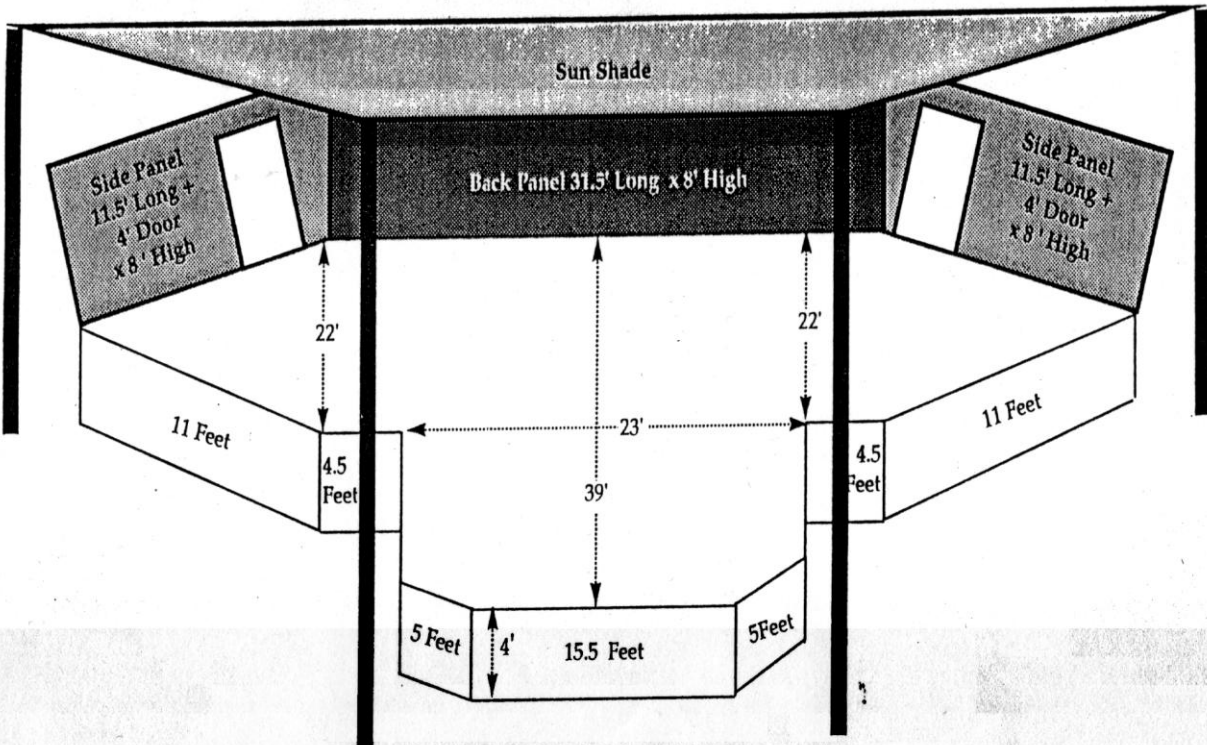

“CENTER PLAZA STAGE”
AT THE SANTA MARIA FAIRPARK

CENTER PLAZA STAGE

3-Phase Power Available
Sound Decibel Limited to 85
Dressing Rooms To Rear of Stage
Access Either Side