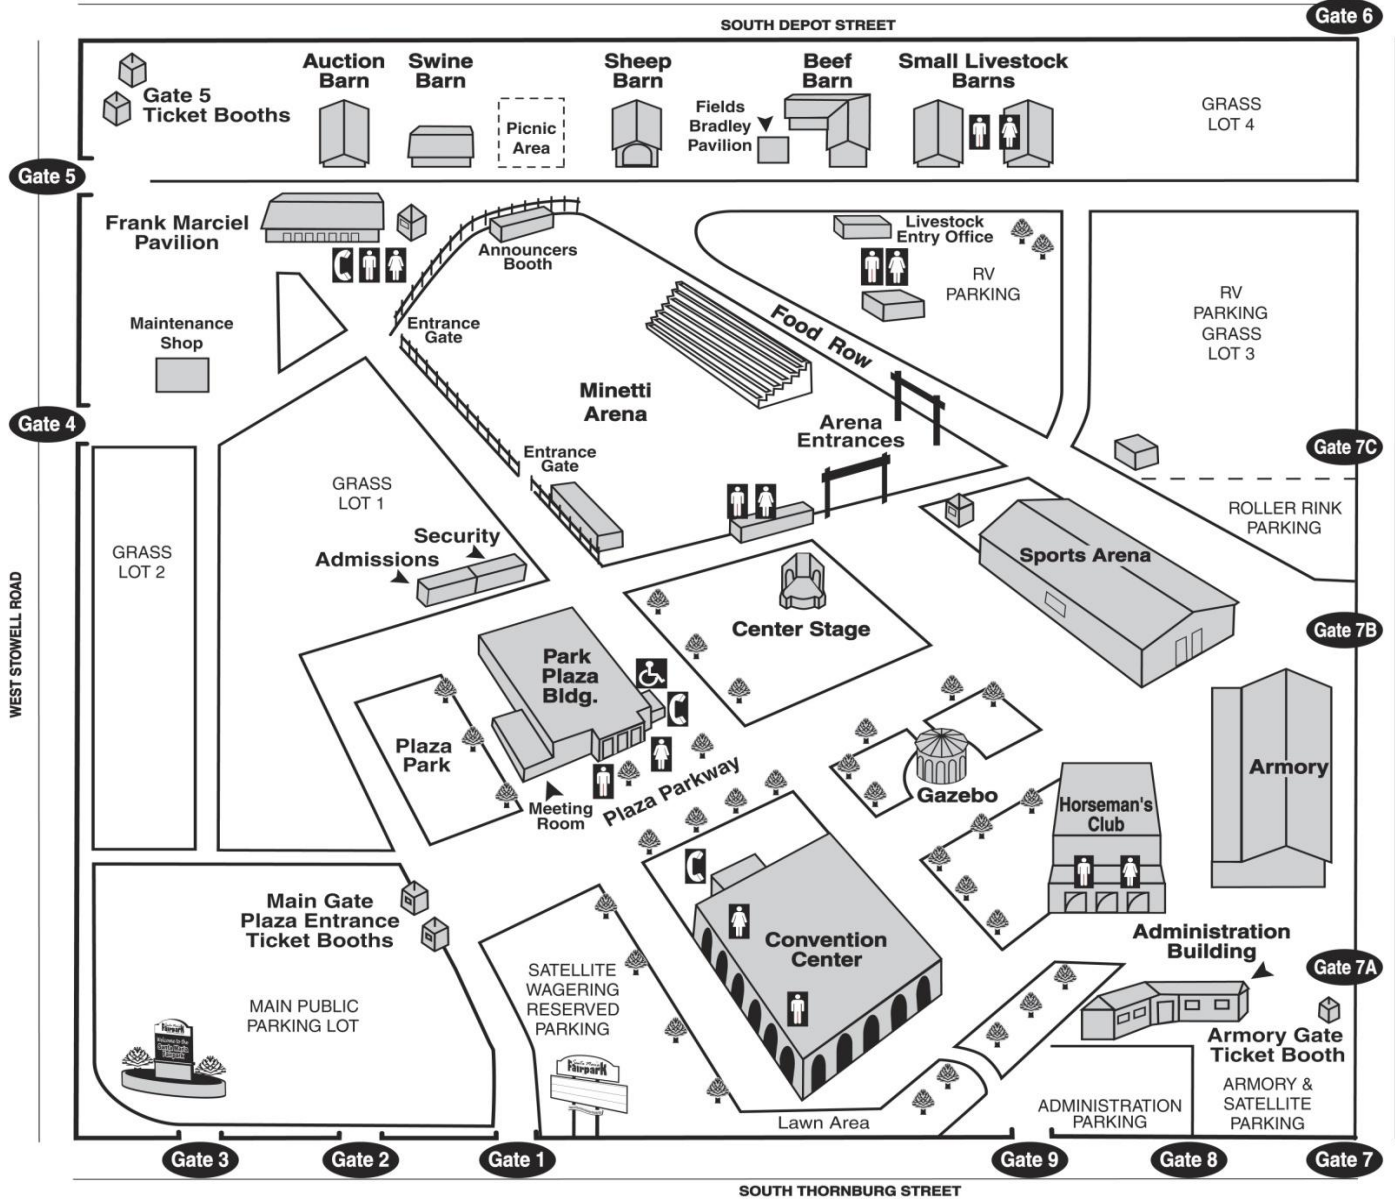

Santa Maria Fairpark

Home of the Santa Barbara County Fair

CONVENTION CENTER

All Doors 6' Wide
 Roll-up Door 12' Wide x 10' High
 Size: 14,175 Sq. Ft.
 Free Span Building

CAPACITY:

2,025 Standing
 1,566 Seated Theater Style
 950 Seated Banquet Style

CEILING HEIGHTS

16' 3" To Bottom of Lights
 18' 3" To Beams
 23' 4" From Center to Roof

PARK PLAZA BUILDING

All Doors 6' Wide
 Roll-up Door 14' Wide x 12' High
 Size: 12,600 Sq. Ft.

CAPACITY:

1,800 Standing
 1,400 Seated Theater Style
 840 Seated Banquet Style

MINETTI ARENA

340' Length x 124' Width
 Size: 42,160 Sq. Ft.

SEATING

Grandstand1,728
 Bleachers.....675
 Box Seats.....500
 Total.....2,903
 Arena Floor.....3,372 (chairs)
 Grand Total.....6,275