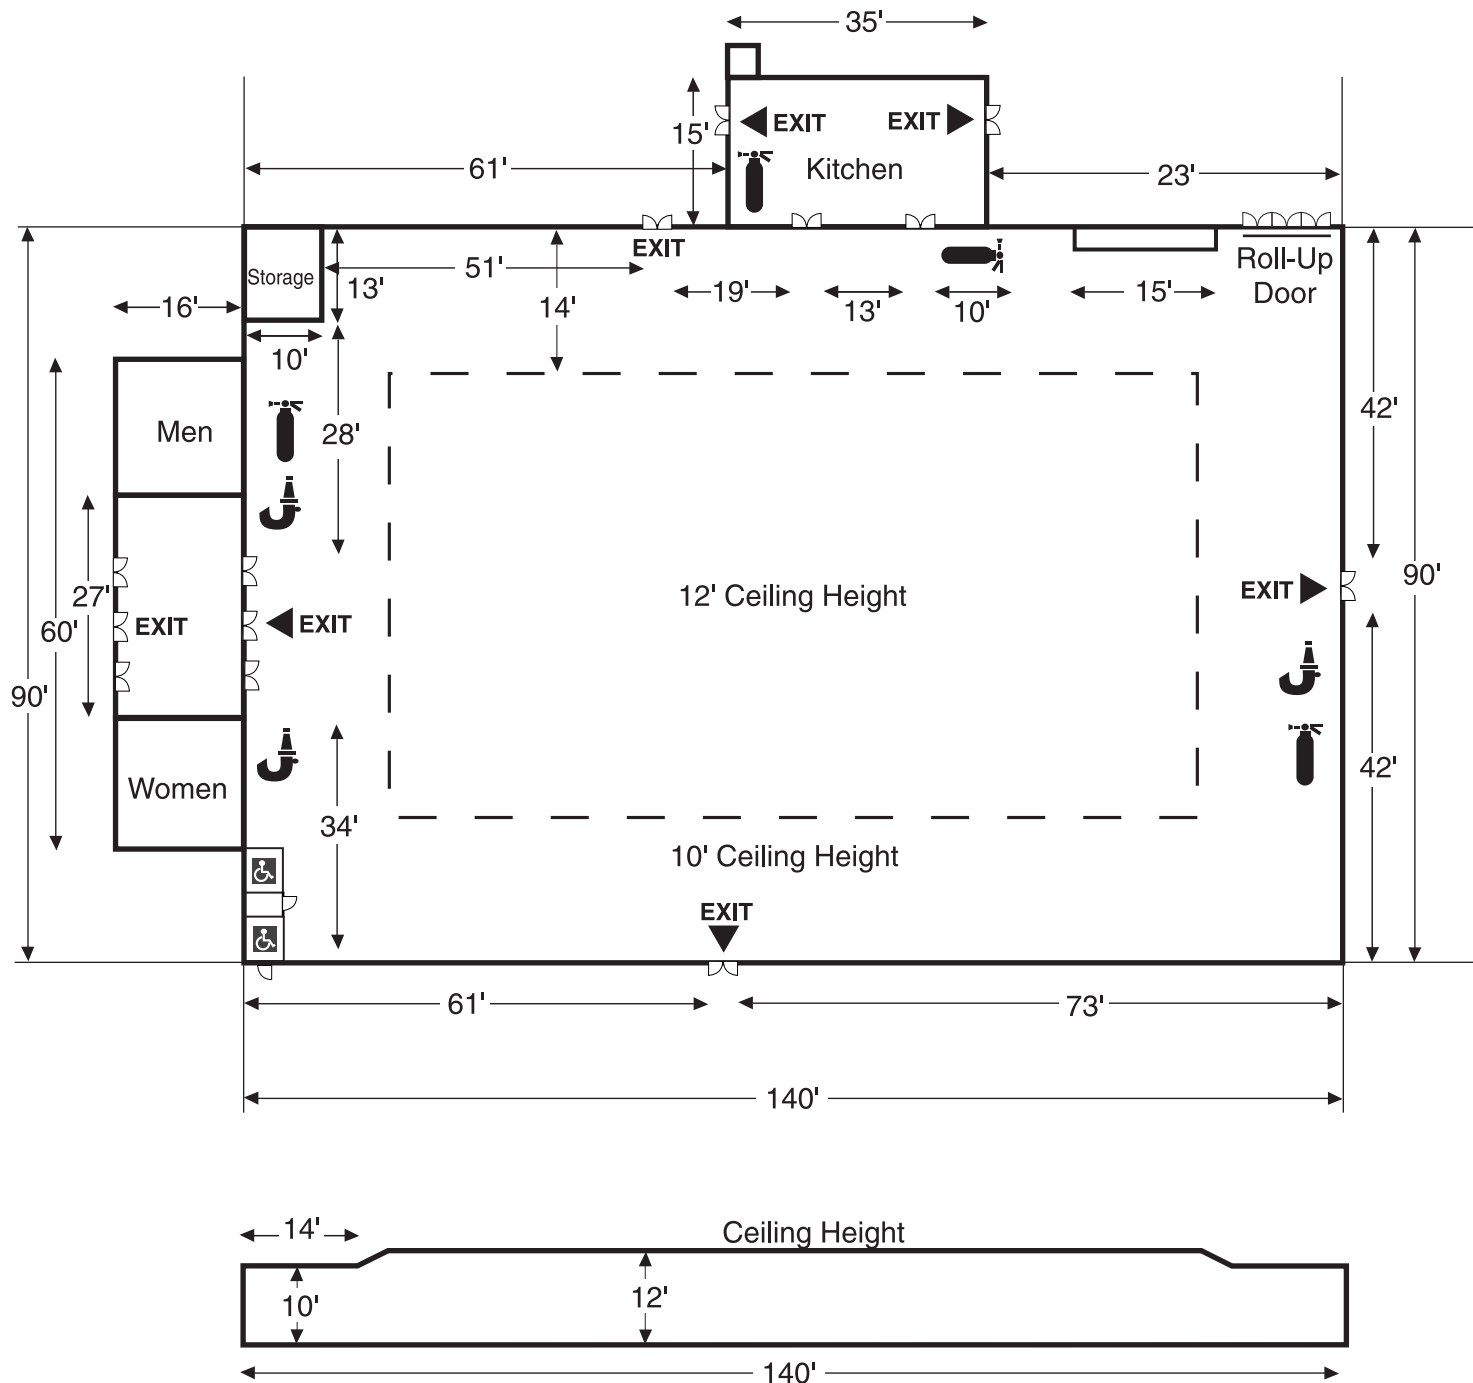

# Park Plaza Pavilion

Capacity: 1800 Standing  
1400 Seated  
840 Banquet

Size: 12,600 square feet  
90' x 140'

Roll-up Door: 14' wide x 12' high  
All Doors: 6' wide

Kitchen: 15' x 35'